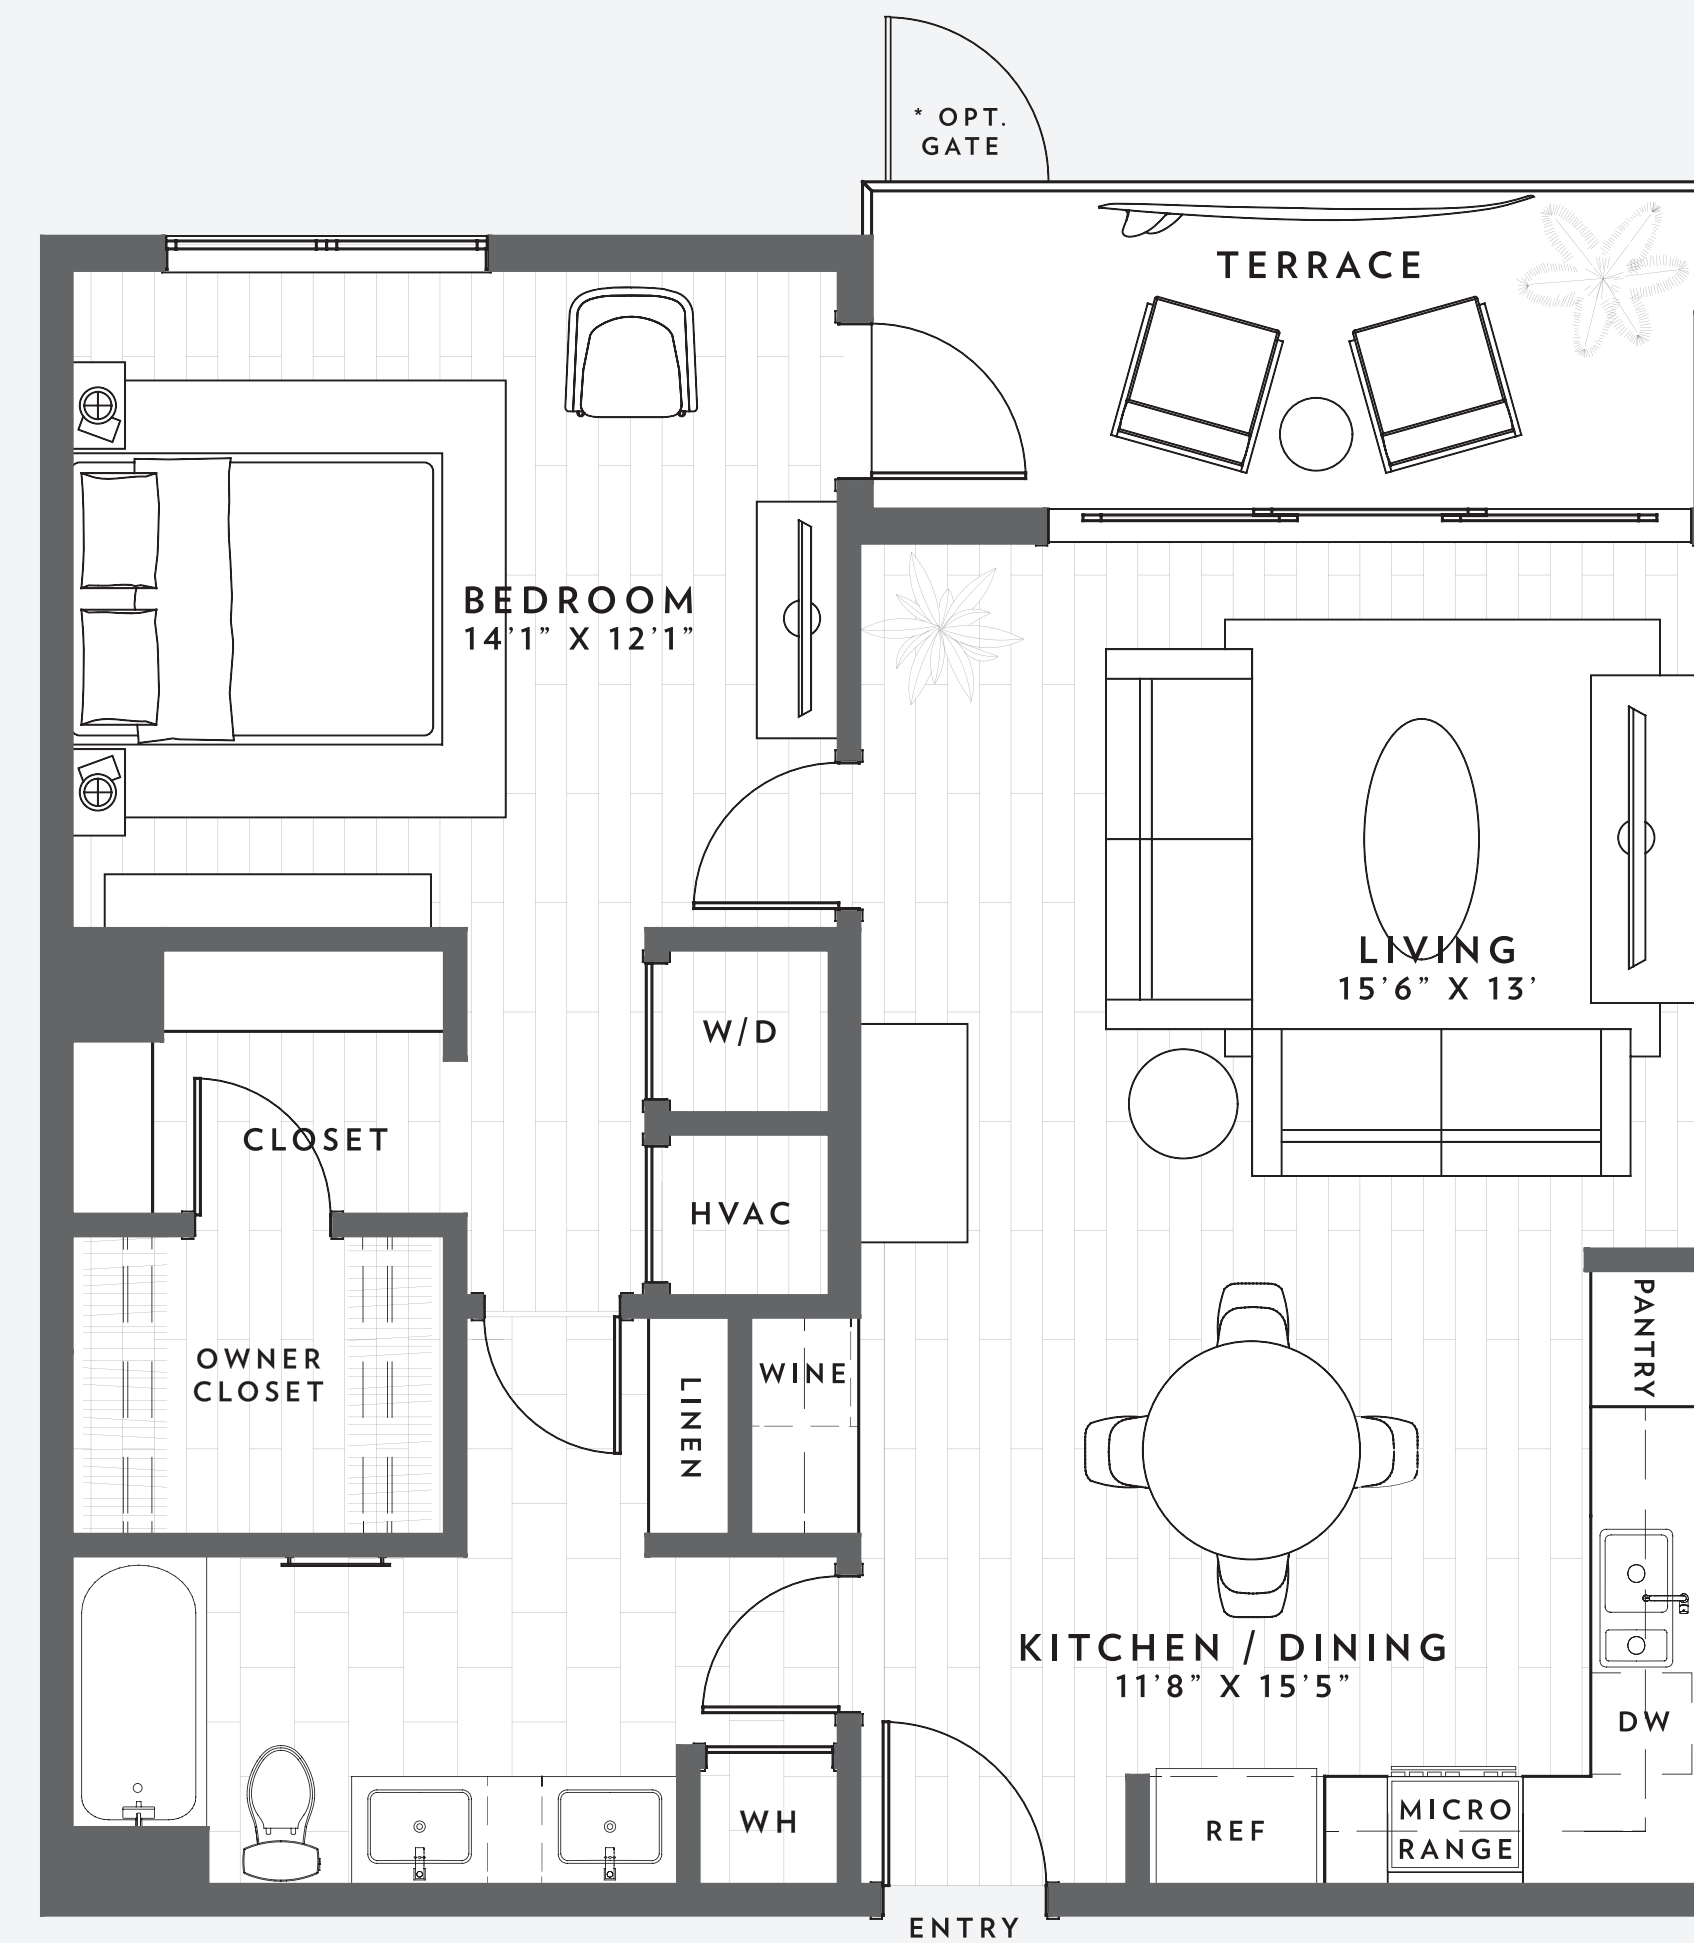

POOL RESIDENCES

AT SUNFLOWER BEACH

1 BED • 1 BATH

(INTERIOR SUITE)

INTERIOR: 817 SF | TERRACE: 95 SF

TOTAL: 912 SF

* TERRACE GATE ON FIRST FLOOR

Seller reserves the right to make minor changes in the dimensions of any portion of the condominium as may be required by any government authority or as may be reasonably necessary. Square footage amounts are approximate.