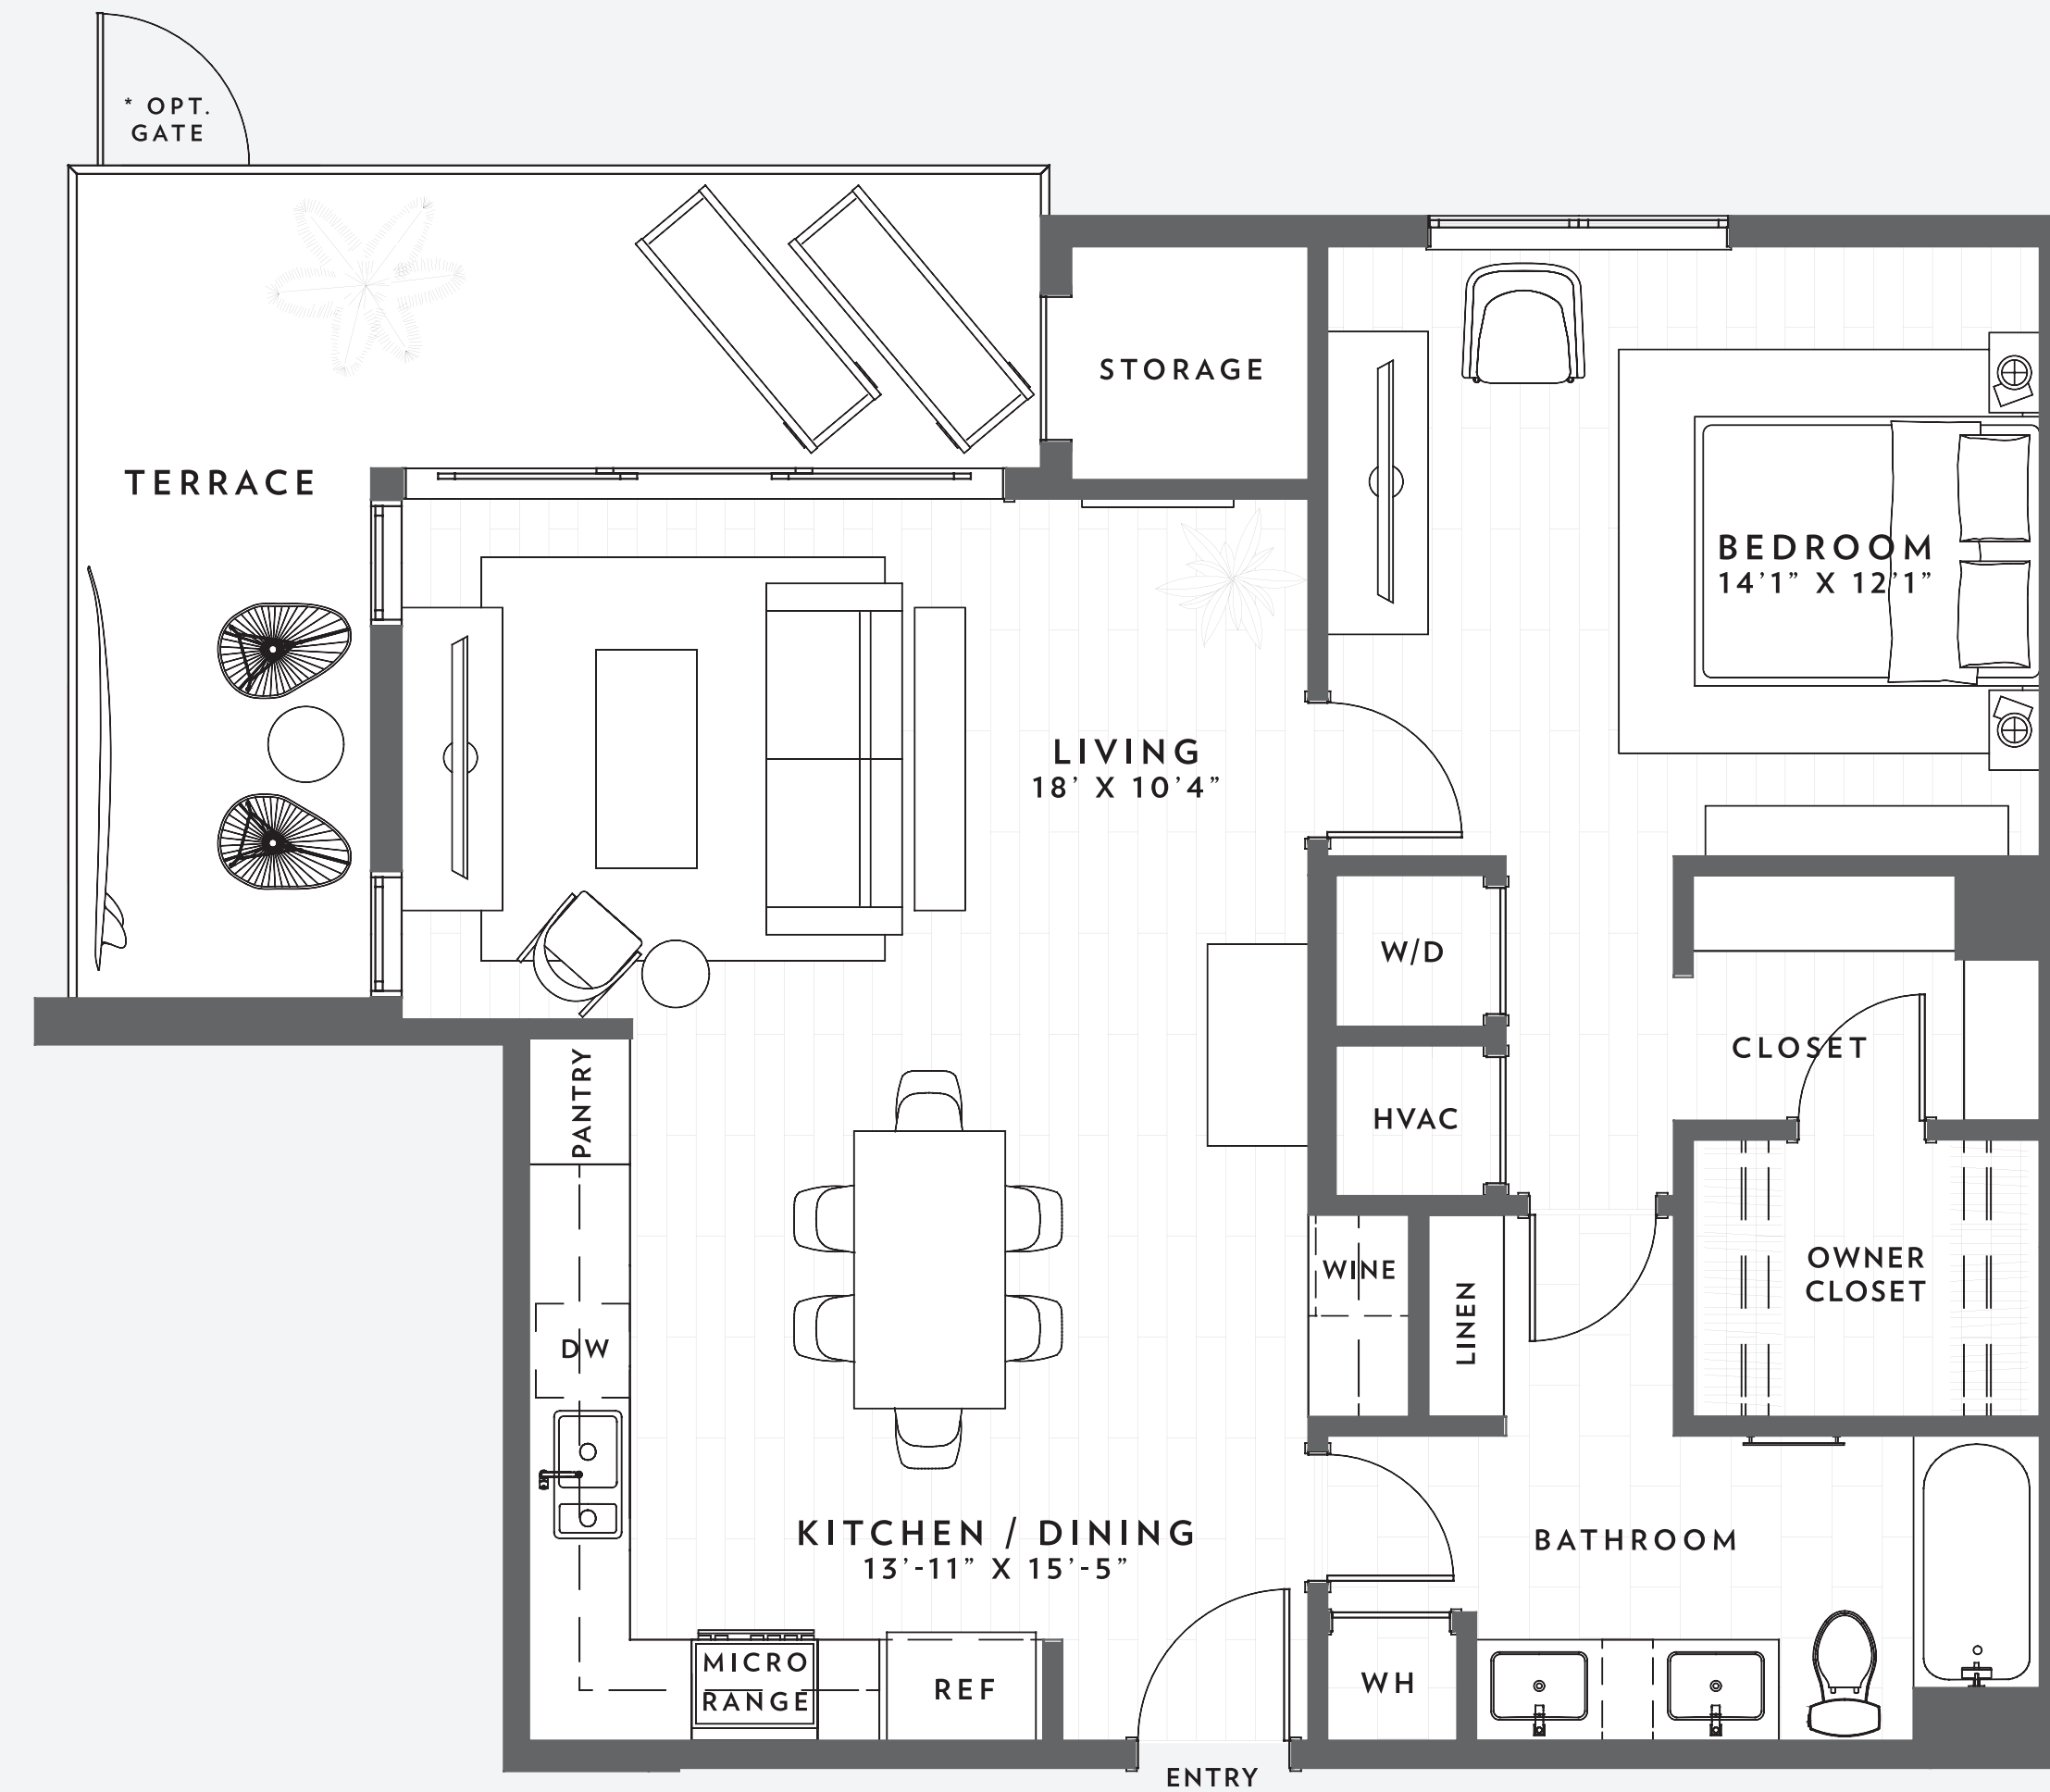

POOL RESIDENCES

AT SUNFLOWER BEACH

1 BED • 1 BATH

(CORNER SUITE)

INTERIOR: 830 SF | TERRACE: 184 SF

TOTAL: 1,014 SF

* TERRACE GATE ON FIRST FLOOR

Seller reserves the right to make minor changes in the dimensions of any portion of the condominium as may be required by any government authority or as may be reasonably necessary. Square footage amounts are approximate.